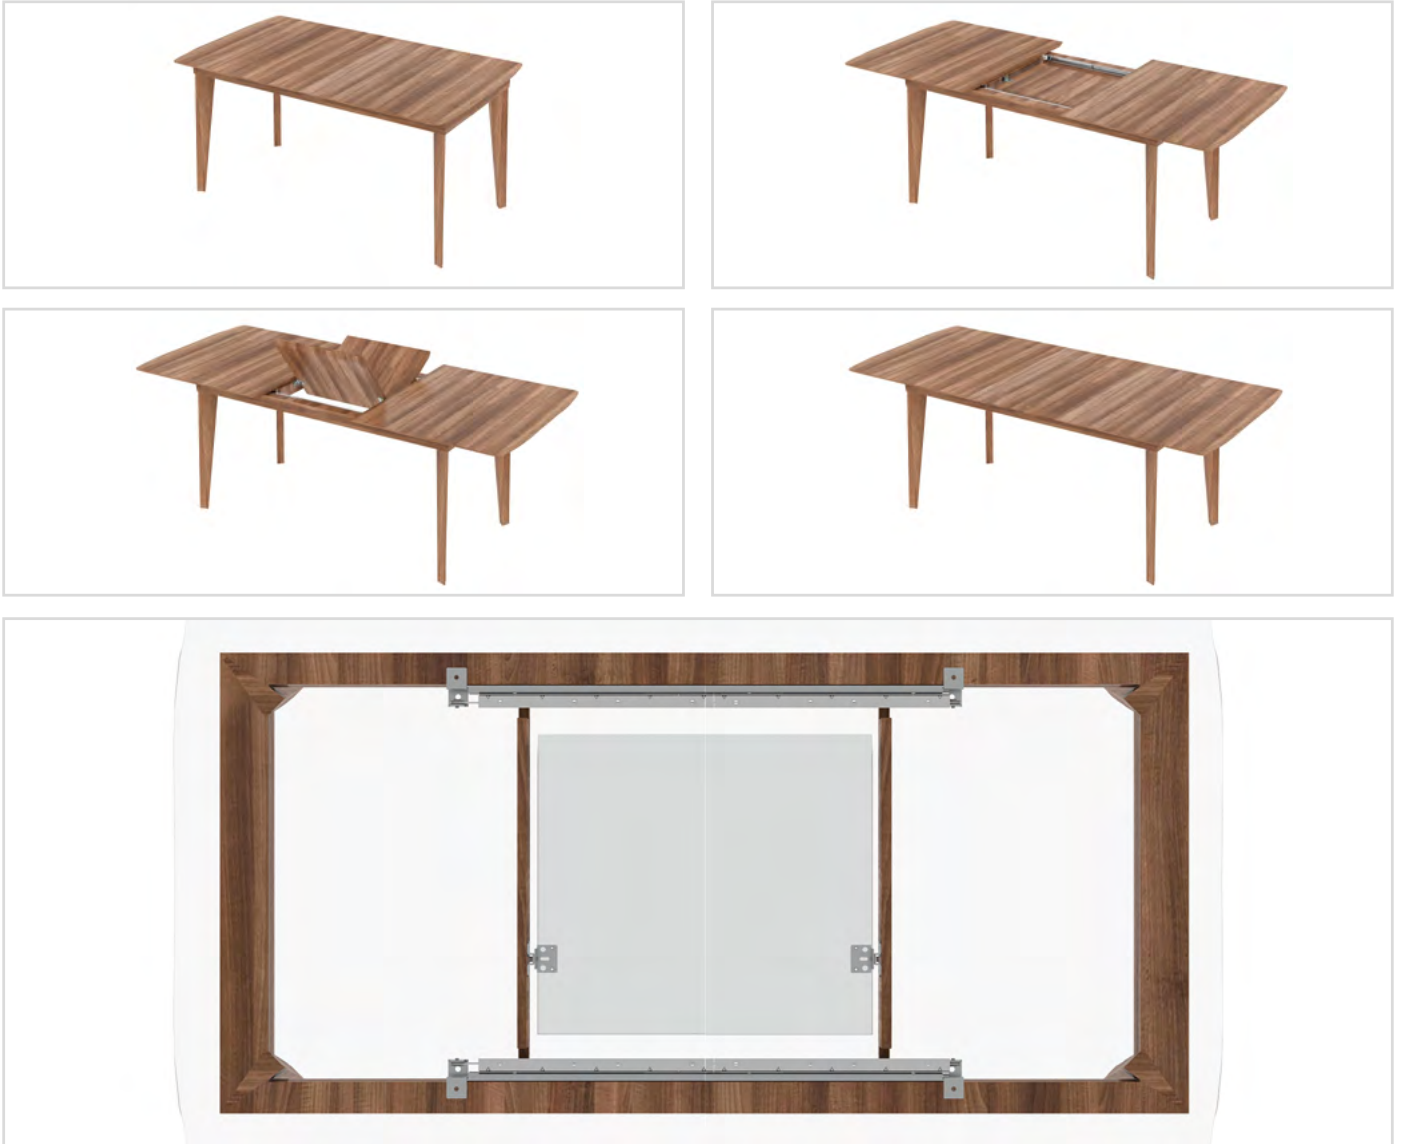

HALATLI MASA RAYI TAKIMI / TABLE RAIL SET WITH STEEL ROPE

1 Set İeriđi | 1 Set Includes