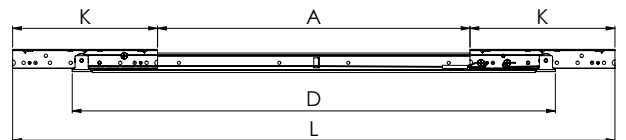

Code	Box	Volume (m³)	Weight (kg)	Birim / Unit
L-4103	10	0,0272	22,2	1Tk / 1 Set
L-4106	10	0,0272	26,5	1Tk / 1 Set
L-4115	10	0,0311	28,5	1Tk / 1 Set

Code	D	K	A	L
L-4103	770	230	500	960
L-4106	770	350	500	1200
L-4115	1050	350	720	1415