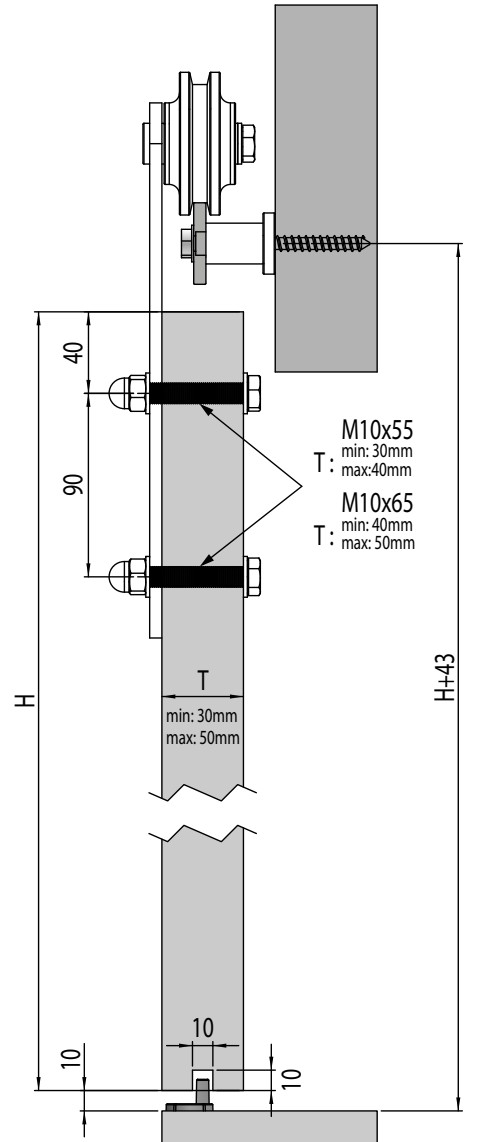

1 Set İeriđi | 1 Set Includes