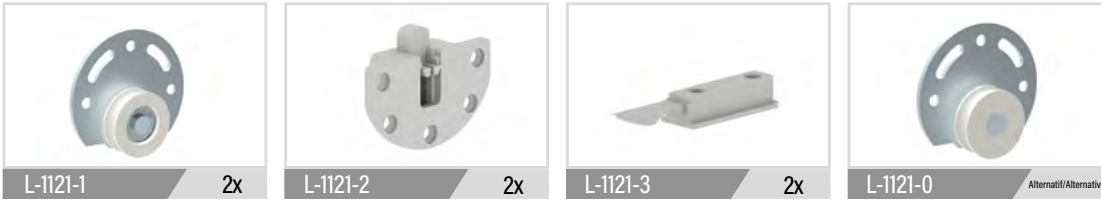

PDF

1 Set İeriđi | 1 Set Includes