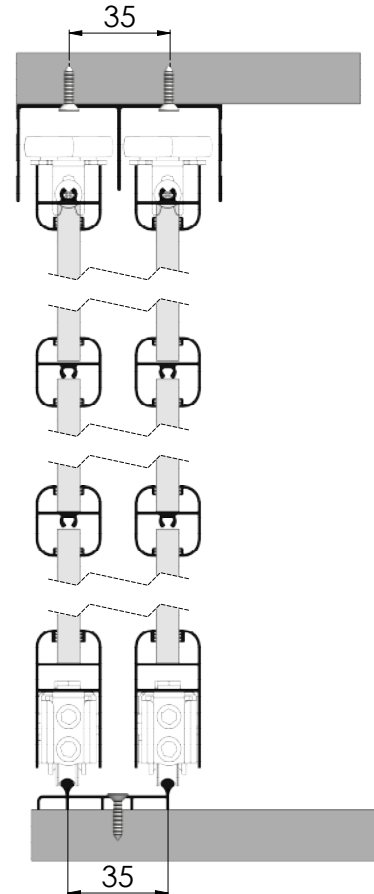

Code	T (mm)	Box	Volume (m³)	Weight (kg)	Birim / Unit
L-1165	4-8	72	0,027	22,3	1Tk - 1Kapak / 1Set - 1Doors